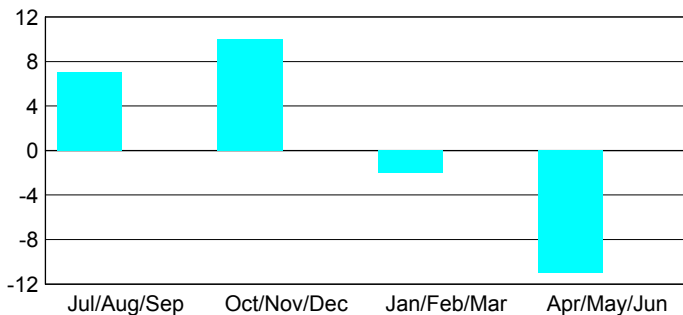

Club Results 2012-2013

Goal, New, Dropped, Gain/Loss

MEMBERSHIP

Month	Net Memb Goal	Actual New Memb	Actual Dropped Memb	Gain/Loss of Memb
2012-2013				
Jul/Aug/Sep	0	335	211	124
Oct/Nov/Dec	0	308	116	192
Jan/Feb/Mar	0	195	224	-29
Apr/May/June	0	144	481	-337
Totals	0	982	1032	-50

Membership Results 2012-2013

Goal, New, Dropped, Gain/Loss

YTD Status Quo Clubs 2012-2013

Status Quo Clubs Compared to Status Quo Members

Gender Comparison 2012-2013

Club Gain/Loss 2012-2013

Membership Gain/Loss 2012-2013