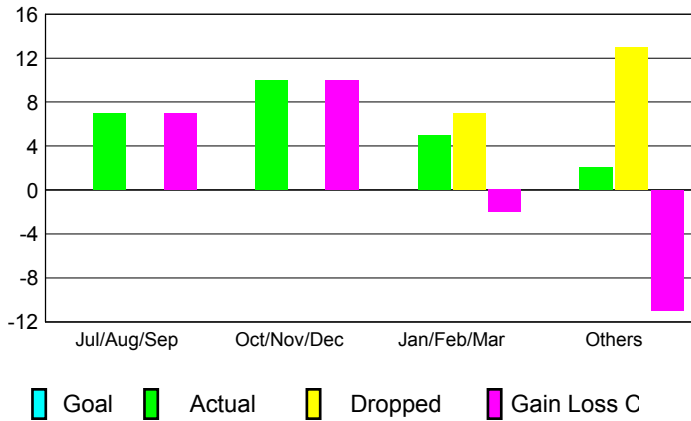

GMT: **SANGEETA JATIA**

Location: **NEPAL**

GMT CA: **6**

CLUBS

Month	New Club Goal	Actual New Clubs	Actual Dropped Clubs	Gain/Loss of Clubs
2012-2013				
Jul/Aug/Sep	0	7	0	7
Oct/Nov/Dec	0	10	0	10
Jan/Feb/Mar	0	5	7	-2
Apr/May/June	0	2	13	-11
Totals	0	24	20	4

Club Results 2012-2013

Goal, New, Dropped, Gain/Loss

MEMBERSHIP

Month	Net Memb Goal	Actual New Memb	Actual Dropped Memb	Gain/Loss of Memb
2012-2013				
Jul/Aug/Sep	0	335	211	124
Oct/Nov/Dec	0	308	116	192
Jan/Feb/Mar	0	195	224	-29
Apr/May/June	0	144	481	-337
Totals	0	982	1032	-50