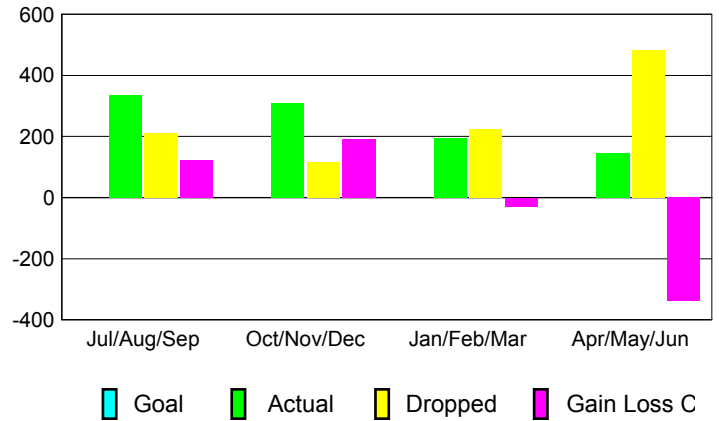

GMT: **SANGEETA JATIA**

Location: **NEPAL**

GMT CA: **6**

CLUBS

Month	New Club Goal	Actual New Clubs	Actual Dropped Clubs	Gain/Loss of Clubs
2012-2013				
Jul/Aug/Sep	0	7	0	7
Oct/Nov/Dec	0	10	0	10
Jan/Feb/Mar	0	5	7	-2
Apr/May/June	0	2	13	-11
Totals	0	24	20	4

Club Results 2012-2013

Goal, New, Dropped, Gain/Loss

MEMBERSHIP

Month	Net Memb Goal	Actual New Memb	Actual Dropped Memb	Gain/Loss of Memb
2012-2013				
Jul/Aug/Sep	0	335	211	124
Oct/Nov/Dec	0	308	116	192
Jan/Feb/Mar	0	195	224	-29
Apr/May/June	0	144	481	-337
Totals	0	982	1032	-50

Membership Results 2012-2013

Goal, New, Dropped, Gain/Loss

YTD Status Quo Clubs 2012-2013

Status Quo Clubs Compared to Status Quo Members

Gender Comparison 2012-2013

Club Gain/Loss 2012-2013

Membership Gain/Loss 2012-2013