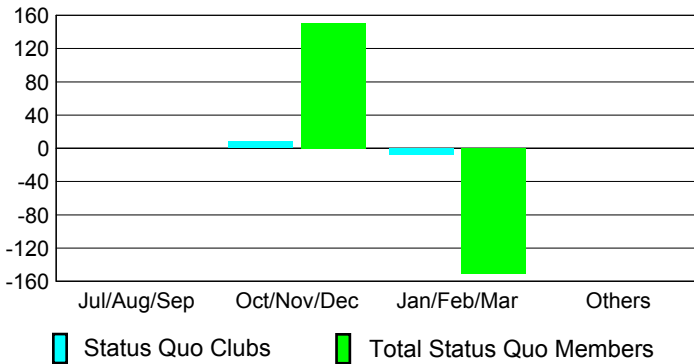

GMT: **SANGEETA JATIA**

Location: **NEPAL**

GMT CA: **6**

CLUBS

Month	New Club Goal	Actual New Clubs	Actual Dropped Clubs	Gain/Loss of Clubs
2012-2013				
Jul/Aug/Sep	0	7	0	7
Oct/Nov/Dec	0	10	0	10
Jan/Feb/Mar	0	5	7	-2
Apr/May/June	0	2	13	-11
Totals	0	24	20	4

Club Results 2012-2013

Goal, New, Dropped, Gain/Loss

MEMBERSHIP

Month	Net Memb Goal	Actual New Memb	Actual Dropped Memb	Gain/Loss of Memb
2012-2013				
Jul/Aug/Sep	0	335	211	124
Oct/Nov/Dec	0	308	116	192
Jan/Feb/Mar	0	195	224	-29
Apr/May/June	0	144	481	-337
Totals	0	982	1032	-50

Membership Results 2012-2013

Goal, New, Dropped, Gain/Loss

YTD Status Quo Clubs 2012-2013

Status Quo Clubs Compared to Status Quo Members

Gender Comparison 2012-2013

Club Gain/Loss 2012-2013

Membership Gain/Loss 2012-2013